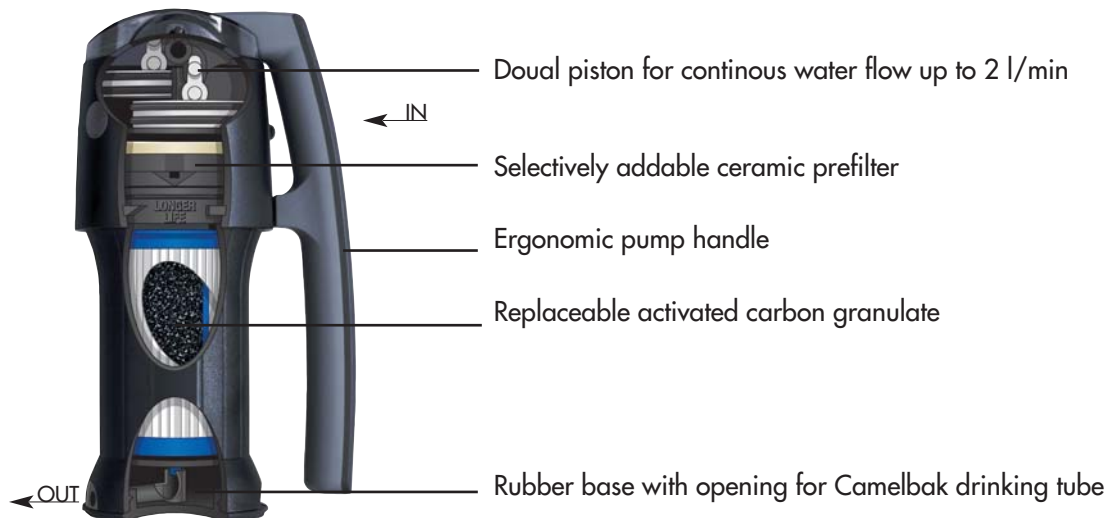

KATADYN VARIO - *The fastest small water pump of the world*

CUT MODEL

For details on spare parts, please contact your Katadyn product dealer.

REFERENCES

The Katadyn Vario is available from specialty retailers starting December 2006.

Winner of the "Industry Award 2006" and the "ISPO Outdoor Award Summer 2006"

TESTS

Passes the US Environmental Protection Agency Test Standard
Reduction Test: Bacteria (Klebsiella) 99.9999%, Protozoa (Giardia, Cryptosporidium): 99.9%

Katadyn reserves the right to modify product characteristics