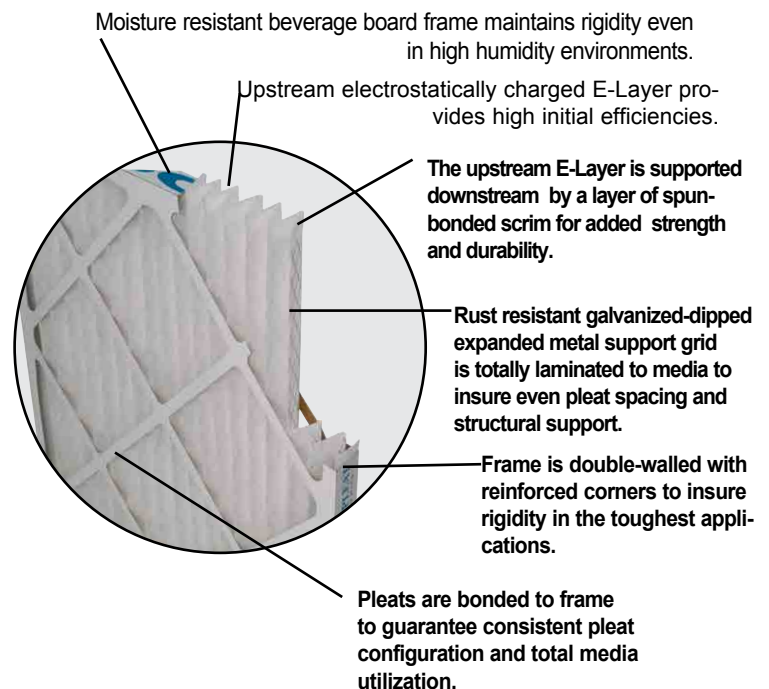

Multi-Pleat Green13 Construction